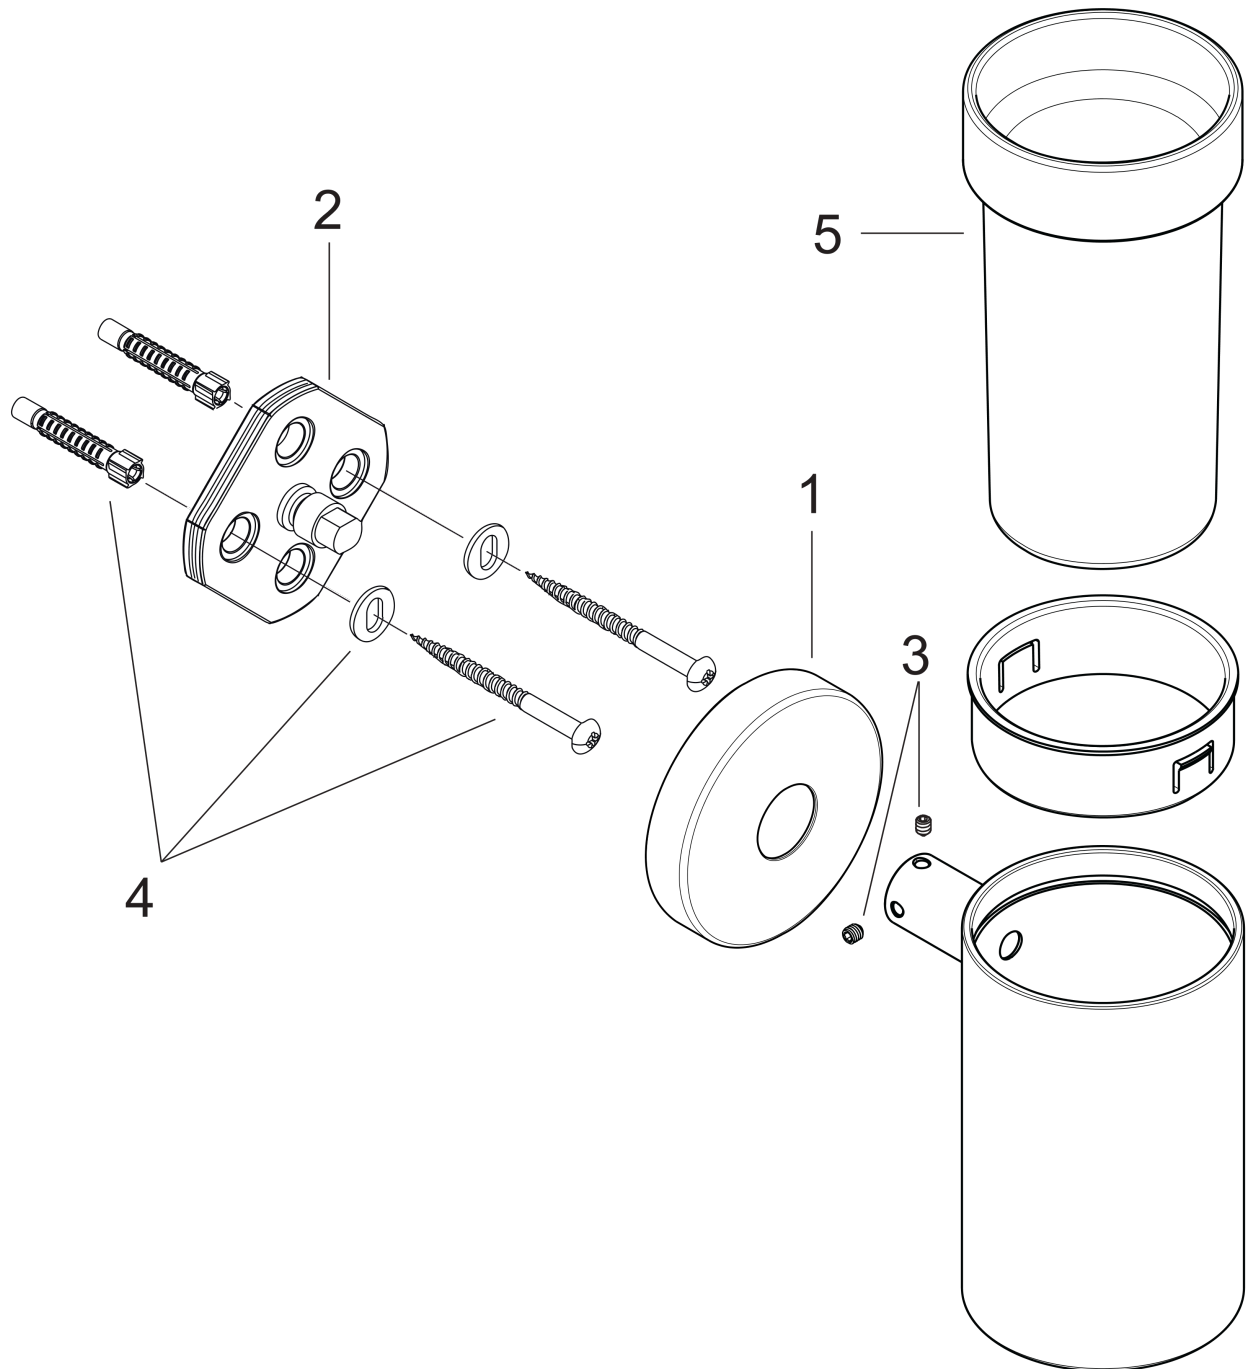

Logis

Toothbrush tumbler

Surface: **Chrome** Article Number: **40518000**

Description

product features

- wall-mounted
- material: matt glass
- holder material: metal
- with mounting material
- concealed fastening
- drilling distance: 35 mm
- diameter drill hole: 6 mm

Product image

Scale drawing

Logis

Toothbrush tumbler

Surface: **Chrome** Article Number: **40518000**

Exploded Drawing

Year of production: >09/08

Logis

Toothbrush tumbler

Surface: **Chrome** Article Number: **40518000**

Spare part list

Year of production: >09/08

Pos.	Description	Article Number	Price	PU
1	escutcheon	98538000	€ 18,33	1
2	support element	98539000	€ 28,20	1
3	hollow set screw M4x4	98540000	€ 3,21	1
4	mounting set	96179000	€ 11,31	1
5	tumbler on its own	98546000	€ 44,63	1