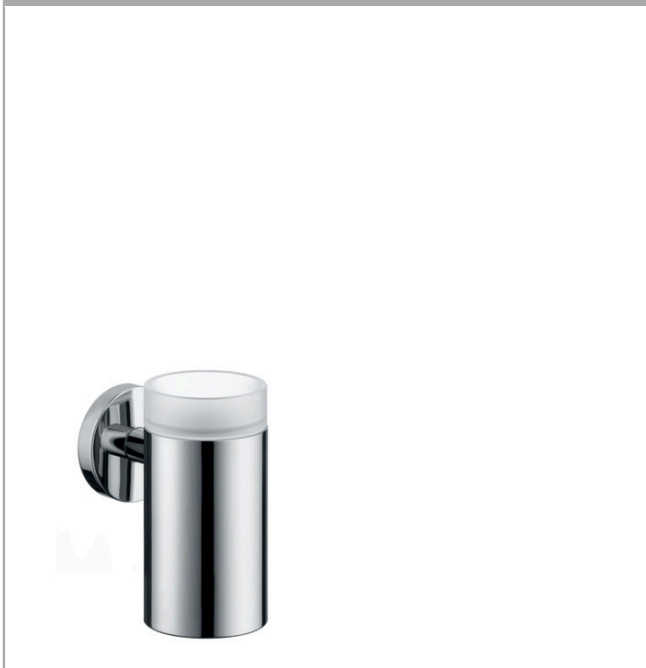

Logis

Toothbrush tumbler

Surface: **Chrome** Article Number: **40518000**

Description

product features

- wall-mounted
- material: matt glass
- holder material: metal
- with mounting material
- concealed fastening
- drilling distance: 35 mm
- diameter drill hole: 6 mm

Product image

Scale drawing

Logis

Toothbrush tumbler

Surface: **Chrome** Article Number: **40518000**

Exploded Drawing

Year of production: >09/08

Logis

Toothbrush tumbler

Surface: **Chrome** Article Number: **40518000**

Spare part list

Year of production: >09/08

Pos.	Description	Article Number	Price	PU
1	escutcheon	98538000	€ 18,33	1
2	support element	98539000	€ 28,20	1
3	hollow set screw M4x4	98540000	€ 3,21	1
4	mounting set	96179000	€ 11,31	1
5	tumbler on its own	98546000	€ 44,63	1