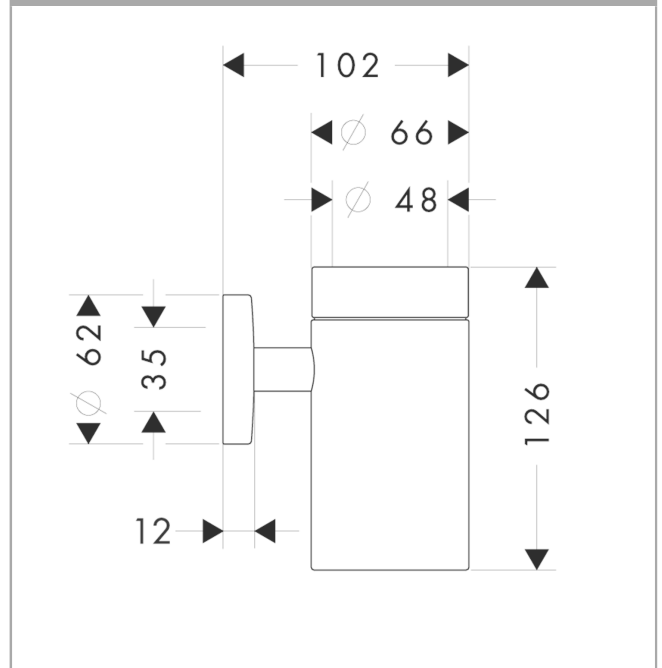

Logis

Toothbrush tumbler

Surface: **Chrome** Article Number: **40518000**

Description

product features

- wall-mounted
- material: matt glass
- holder material: metal
- with mounting material
- concealed fastening
- drilling distance: 35 mm
- diameter drill hole: 6 mm

Product image

Scale drawing

Logis

Toothbrush tumbler

Surface: **Chrome** Article Number: **40518000**

Exploded Drawing

Year of production: >09/08

Logis

Toothbrush tumbler

Surface: **Chrome** Article Number: **40518000**

Spare part list

Year of production: >09/08

Pos.	Description	Article Number	Price	PU
1	escutcheon	98538000	€ 18,33	1
2	support element	98539000	€ 28,20	1
3	hollow set screw M4x4	98540000	€ 3,21	1
4	mounting set	96179000	€ 11,31	1
5	tumbler on its own	98546000	€ 44,63	1